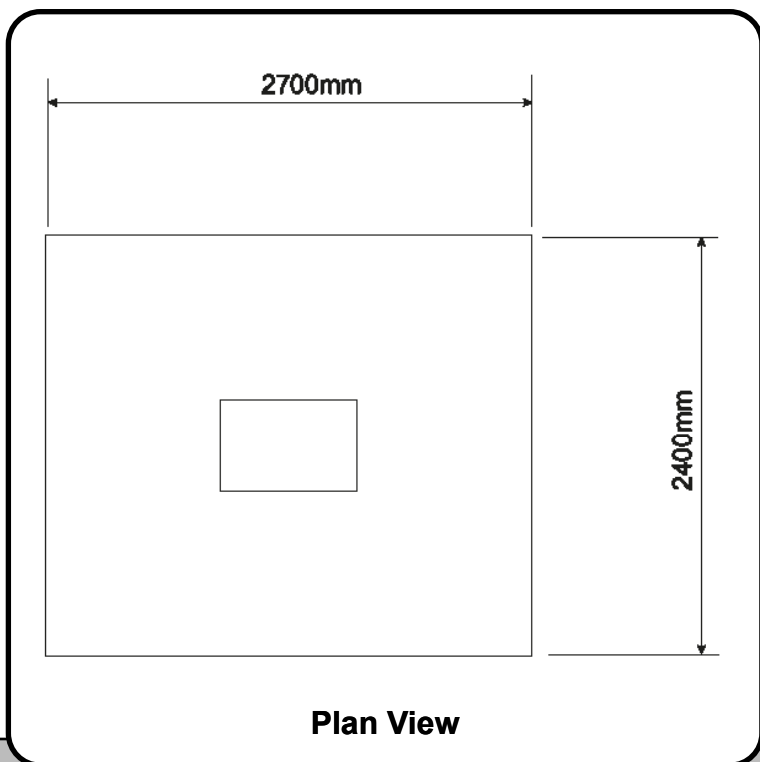

 All Play & Leisure's product range is fully compliant with **BS EN 1176**

Technical Information	
Product Code	ESA71
Minimum Space (mm)	2700 x 2400
Free Height of Fall (mm)	453
Safety Surface Area	6.5m <sup>2</sup>
User Age Range	2+ Years