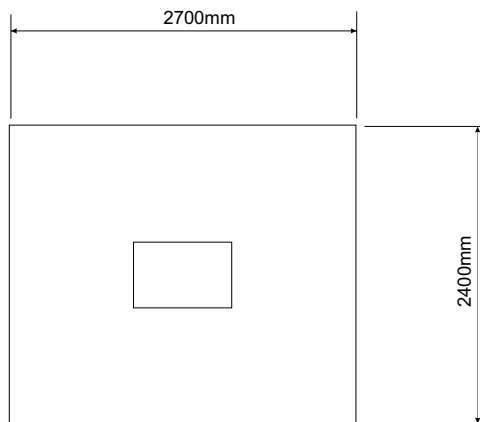

**Key**

Age Range

Number Of Users

Assembly Time

Free Fall Height

Impact Area

Wheelchair Accessible

Space Needed

For All Users

Specification	
Age Range:	2+ Years
Safety Area Width (mm):	2700
Safety Area Length (mm):	2400
Safety Area (m <sup>2</sup> ):	6.5
Free Fall Height (mm):	600
Assembly Time:	2 hrs
People For Installation:	1