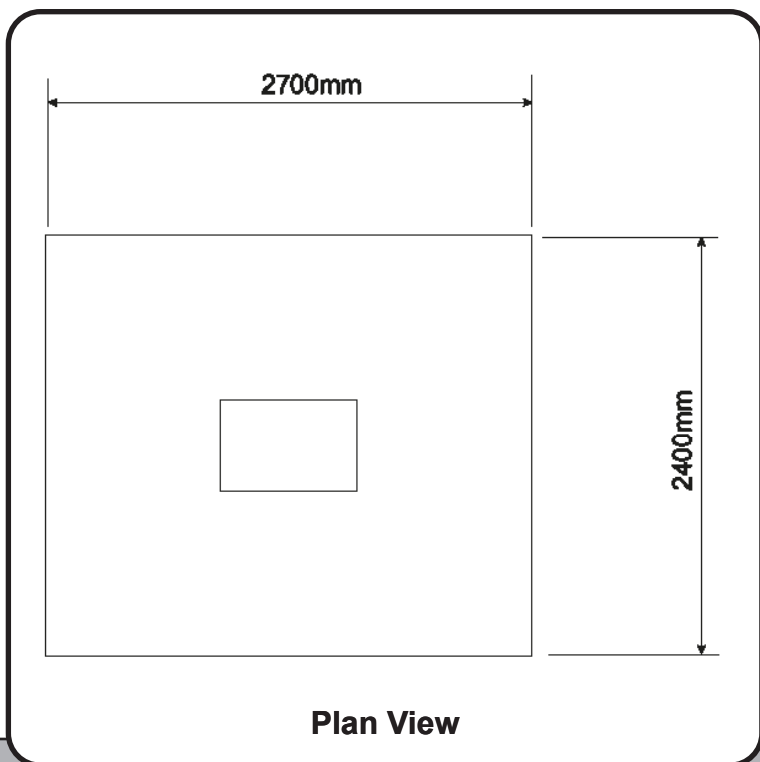

 All Play & Leisure's product range is fully compliant with **BS EN 1176**

Technical Information	
Product Code	ESA59
Minimum Space (mm)	2700 x 2400
Free Height of Fall (mm)	453
Safety Surface Area	6.5m <sup>2</sup>
User Age Range	2+ Years