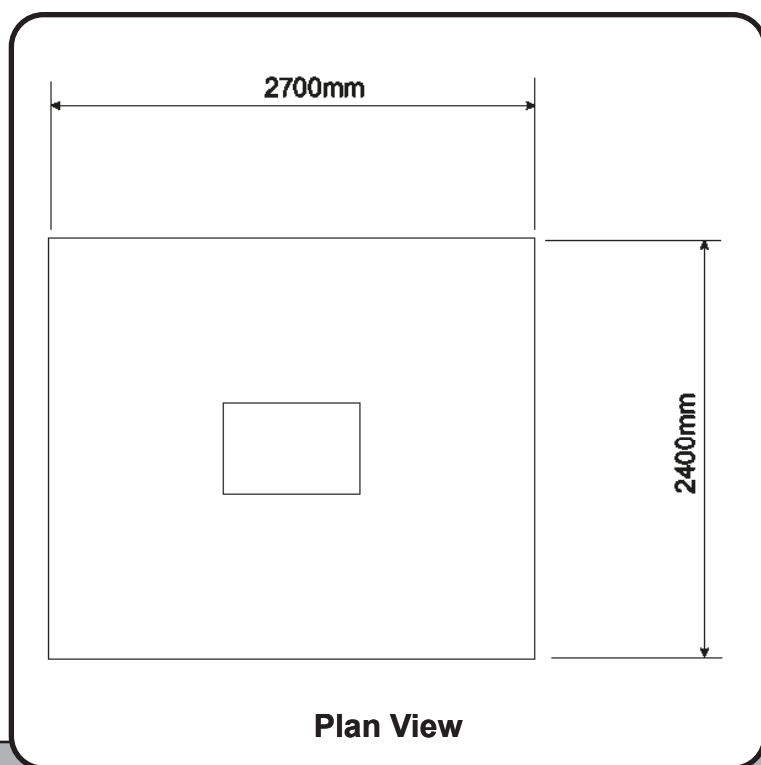

✓ All Play & Leisure's product range is fully compliant with **BS EN 1176**

Technical Information	
Product Code	ESA53
Minimum Space (mm)	2700 x 2400
Free Height of Fall (mm)	454
Safety Surface Area	6.5m ²
User Age Range	2+ Years