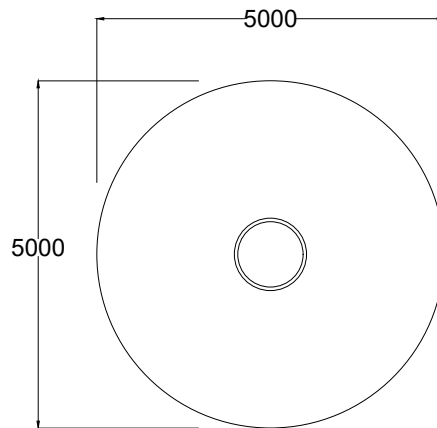

Key

Age Range

Number Of Users

Assembly Time

Free Fall Height

Impact Area

Wheelchair Accessible

Space Needed

For All Users

Specification	
Age Range:	3+ Years
Safety Area Width (mm):	5000
Safety Area Length (mm):	5000
Safety Area (m ²):	21
Free Fall Height (mm):	1000
Assembly Time:	2 hrs
People For Installation:	2