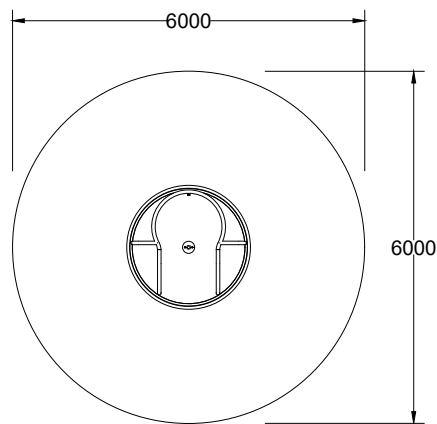

Key

Age Range

Number Of Users

Assembly Time

Free Fall Height

Impact Area

Wheelchair Accessible

Space Needed

For All Users

Specification	
Age Range:	5+ Years
Safety Area Width (mm):	6000
Safety Area Length (mm):	6000
Safety Area (m ²):	30
Free Fall Height (mm):	830
Assembly Time:	8 hrs
People For Installation:	2