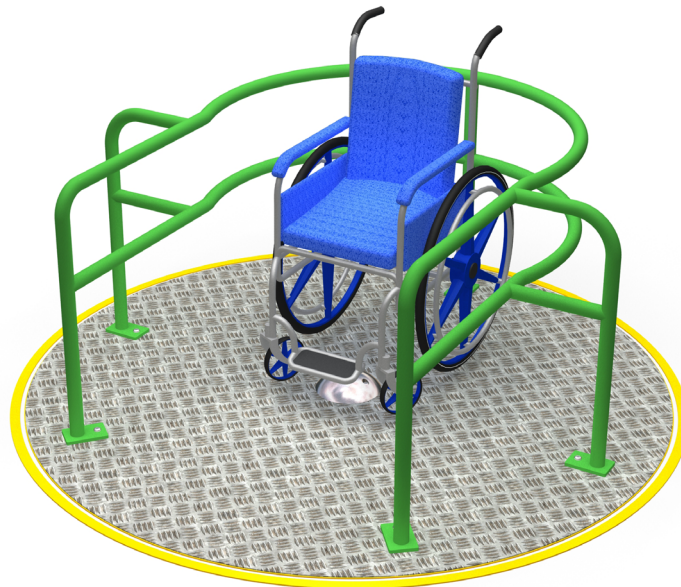

Thunder Roundabout

ERB05

5+

4

8hrs

830

30

6mx6m

The Thunder Roundabout from Play and Leisure Ltd is designed to deliver truly inclusive play, allowing wheelchair users to roll directly onto the platform and enjoy the excitement alongside their friends. Optional seating can be added to suit a wider range of users, creating a versatile play experience that promotes social interaction, cooperation, and accessibility. Combining fun, inclusivity, and thoughtful design, the Thunder Roundabout is a true play-for-all playground feature.

Key

Age Range

Number Of Users

Assembly Time

Free Fall Height

Impact Area

Wheelchair Accessible

Space Needed

For All Users

Specification	
Age Range:	5+ Years
Safety Area Width (mm):	6000
Safety Area Length (mm):	6000
Safety Area (m ²):	30
Free Fall Height (mm):	830
Assembly Time:	8 hrs
People For Installation:	2