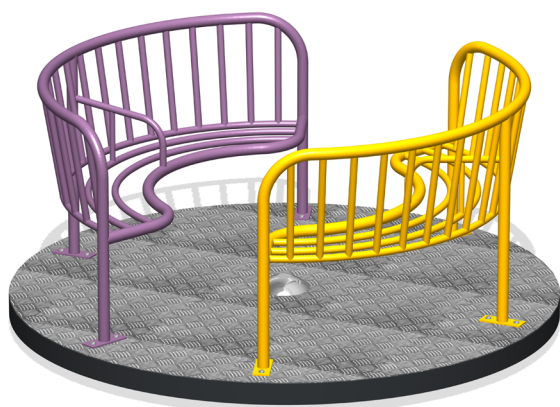

Inclusive Information