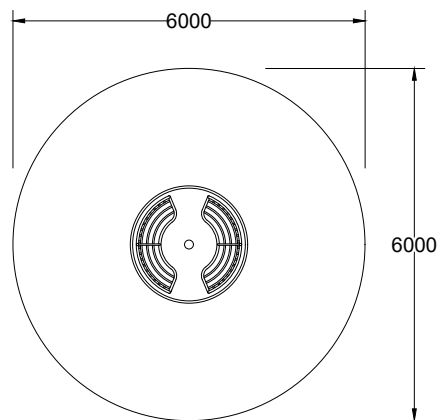

**Key**

Age Range

Number Of Users

Assembly Time

Free Fall Height

Impact Area

Wheelchair Accessible

Space Needed

For All Users

Specification	
Age Range:	5+ Years
Safety Area Width (mm):	6000
Safety Area Length (mm):	6000
Safety Area (m <sup>2</sup> ):	30
Free Fall Height (mm):	545
Assembly Time:	8 hrs
People For Installation:	2