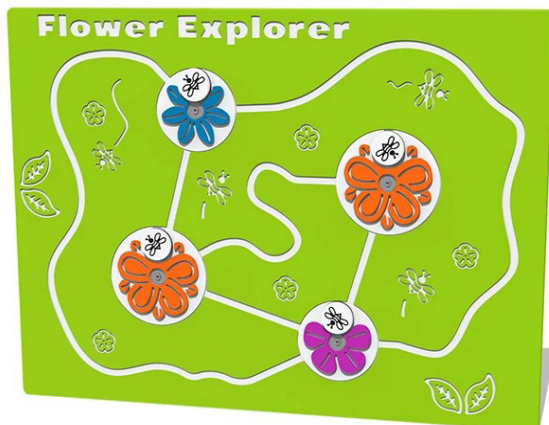

Inclusive Information