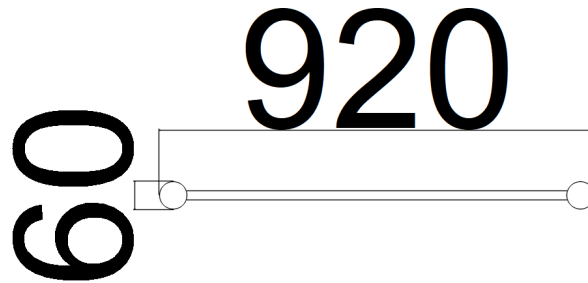

Specification	
Age Range:	1+ Years
Safety Area Width (mm):	60
Safety Area Length (mm):	920
Safety Area (m²):	0
Free Fall Height (mm):	0
Assembly Time:	1 hrs
People For Installation:	2

Inclusive Information