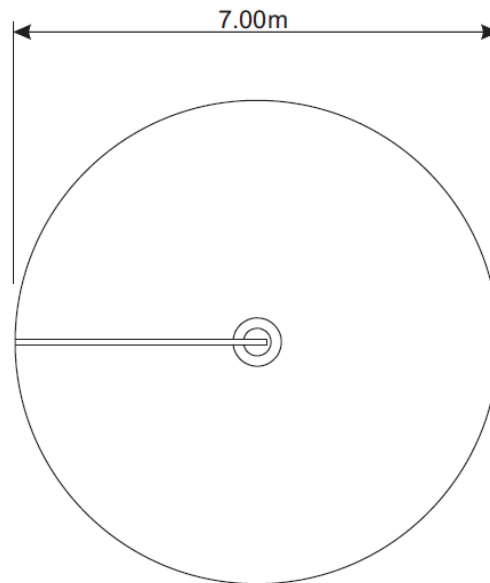

Cantilever Rope

ECS20

6+	3	16hrs	1600	41	7m x 7m	

Cantilever Rope Swing offers a simple yet exciting play experience that helps children develop balance, coordination and core strength. The rope encourages active movement, climbing and swinging, providing valuable vestibular sensory input while promoting confidence and risk assessment skills. Its compact design is ideal for a range of playgrounds, offering an engaging challenge that appeals particularly to older children seeking dynamic and adventurous play opportunities.

Key

Age Range	Number Of Users	Assembly Time	Free Fall Height	Impact Area	Wheelchair Accessible	Space Needed	For All Users

Specification

Age Range:	6+ Years
Safety Area Width (mm):	7000
Safety Area Length (mm):	7000
Safety Area (m ²):	41
Free Fall Height (mm):	1600
Assembly Time:	16 hrs
People For Installation:	2