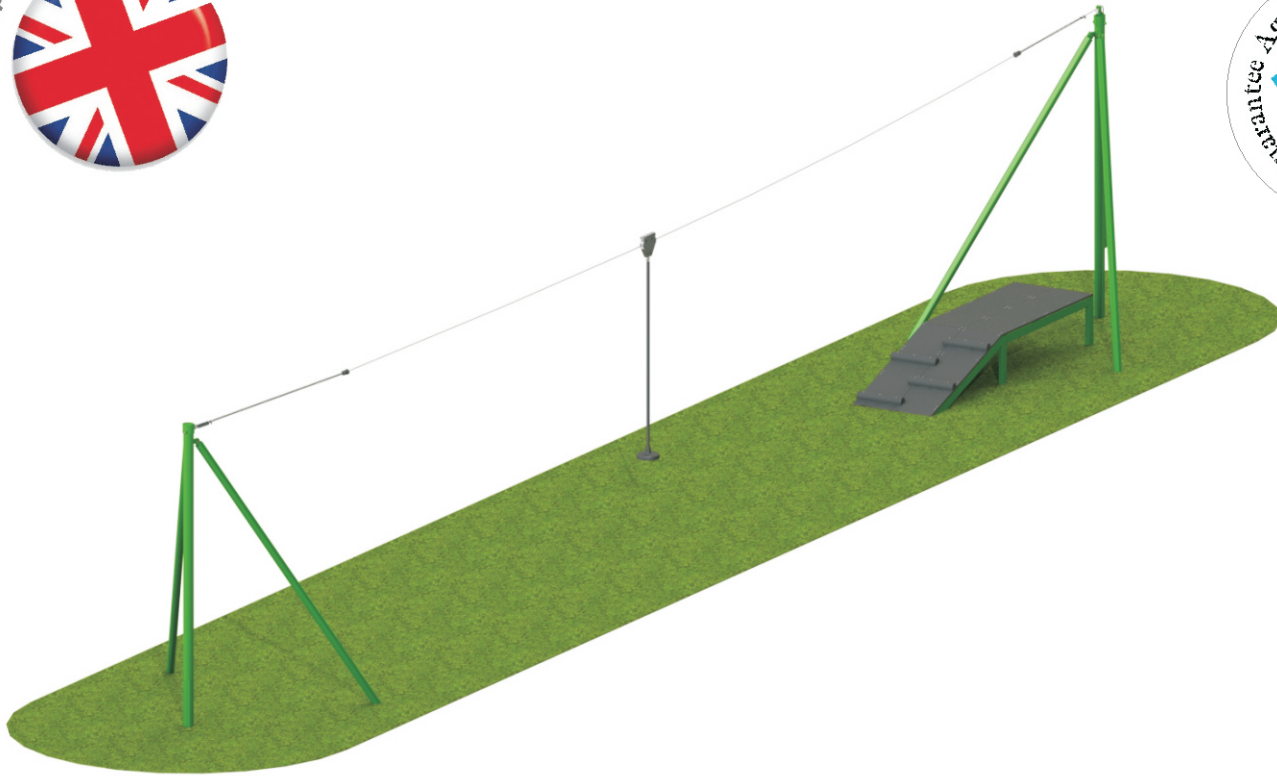

# AERIAL RUNWAYS - One Way 20m

✓ All Play & Leisure's product range is fully compliant with **BS EN 1176:2008**

Technical AT-A-GLANCE	
Equipment Size	3890L x 2100W x 20000H
Minimum Space	24000 x 4000
Free Height of Fall	800
Safety Surface Area	94m <sup>2</sup>

Side Elevation