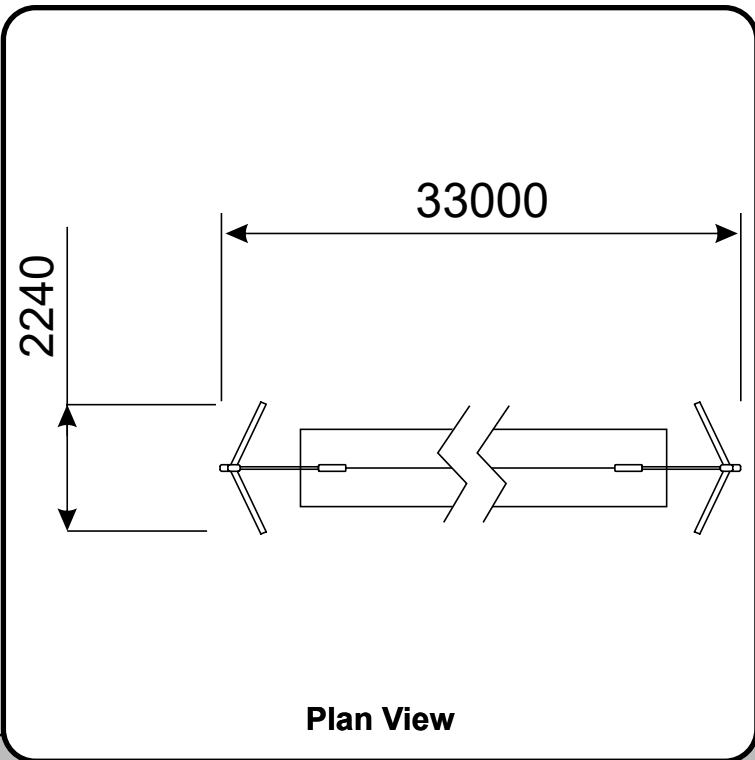

Aerial Runways - 30m w/ Ramp AR30-R

Play & Leisure

 All Play & Leisure's product range is fully compliant with **BS EN 1176**

Technical Information

Product Code	AR30-R
Equipment Size (mm)	32000L x 2240W x 3600H
Minimum Space (mm)	33000 x 4000
Free Height of Fall (mm)	1000
Safety Surface Area	129m ² (Grass mat 45m ²)
User Age Range	4-14 Years