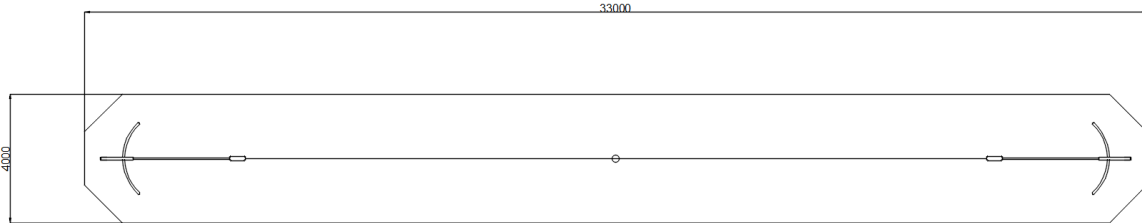

**Key**

Age Range

Number Of Users

Assembly Time

Free Fall Height

Impact Area

Wheelchair Accessible

Space Needed

For All Users

Specification	
Age Range:	7+ Years
Safety Area Width (mm):	33000
Safety Area Length (mm):	4000
Safety Area (m <sup>2</sup> ):	129
Free Fall Height (mm):	1000
Assembly Time:	10 hrs
People For Installation:	3