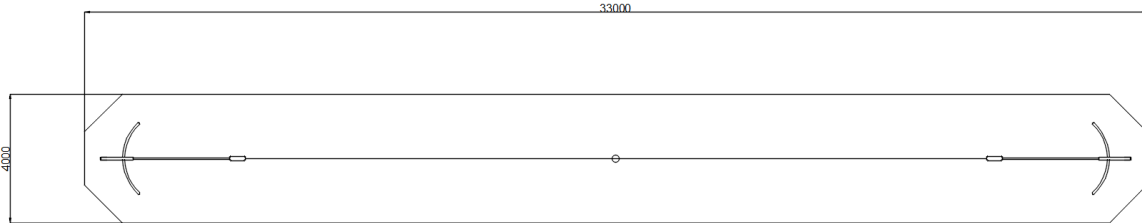

Key

Age Range

Number Of Users

Assembly Time

Free Fall Height

Impact Area

Wheelchair Accessible

Space Needed

For All Users

Specification

Age Range:	7+ Years
Safety Area Width (mm):	33000
Safety Area Length (mm):	4000
Safety Area (m ²):	129
Free Fall Height (mm):	1000
Assembly Time:	10 hrs
People For Installation:	3