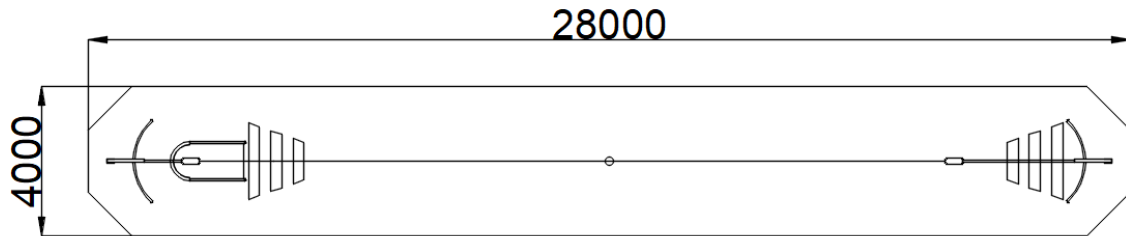

Key

Age Range

Number Of Users

Assembly Time

Free Fall Height

Impact Area

Wheelchair Accessible

Space Needed

For All Users

Specification	
Age Range:	7+ Years
Safety Area Width (mm):	28000
Safety Area Length (mm):	4000
Safety Area (m ²):	109
Free Fall Height (mm):	1000
Assembly Time:	10 hrs
People For Installation:	3