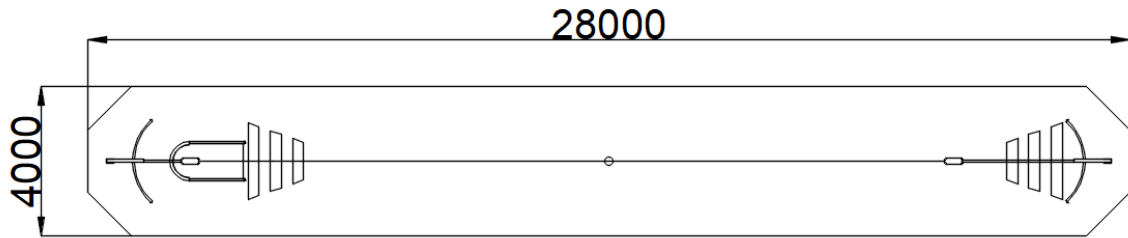

Key

Age Range

Number Of Users

Assembly Time

Free Fall Height

Impact Area

Wheelchair Accessible

Space Needed

For All Users

| Specification | |
|--------------------------------|----------|
| Age Range: | 7+ Years |
| Safety Area Width (mm): | 28000 |
| Safety Area Length (mm): | 4000 |
| Safety Area (m ²): | 109 |
| Free Fall Height (mm): | 1000 |
| Assembly Time: | 10 hrs |
| People For Installation: | 3 |