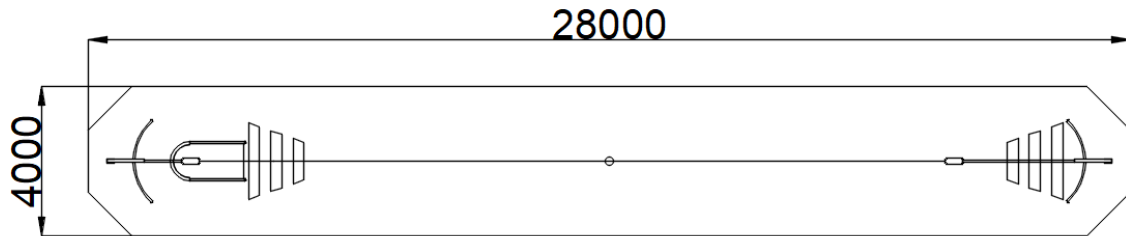

### Key

Age Range

Number Of Users

Assembly Time

Free Fall Height

Impact Area

Wheelchair Accessible

Space Needed

For All Users

**Specification**

|                                |          |
|--------------------------------|----------|
| Age Range:                     | 7+ Years |
| Safety Area Width (mm):        | 23000    |
| Safety Area Length (mm):       | 4000     |
| Safety Area (m <sup>2</sup> ): | 89       |
| Free Fall Height (mm):         | 1000     |
| Assembly Time:                 | 10 hrs   |
| People For Installation:       | 3        |