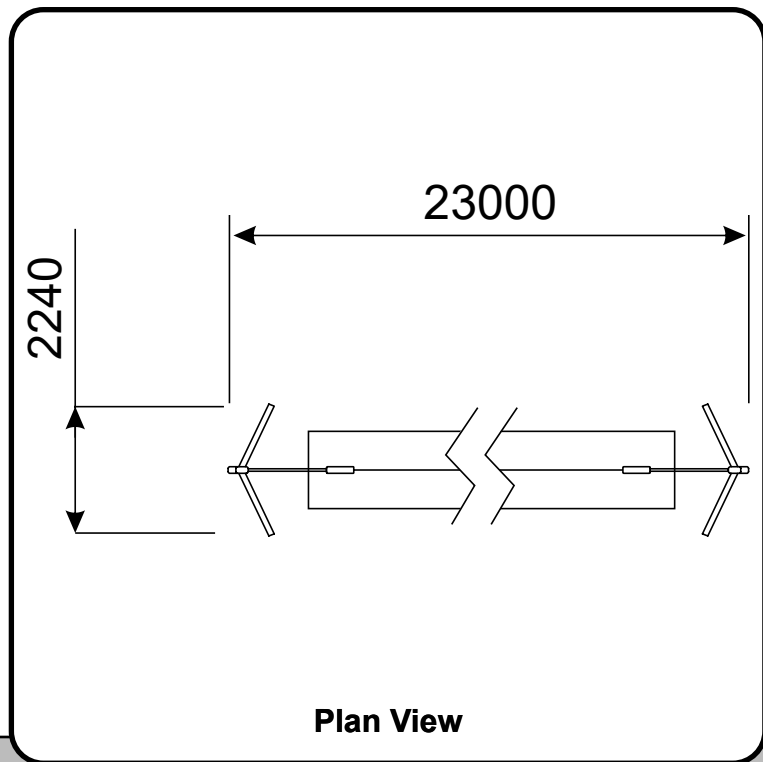

Aerial Runways - 20m w/ Ramp AR20-R

Play & Leisure

 All Play & Leisure's product range is fully compliant with **BS EN 1176**

Technical Information	
Product Code	AR20-R
Equipment Size (mm)	22000L x 2240W x 3600H
Minimum Space (mm)	23000 x 4000
Free Height of Fall (mm)	1000
Safety Surface Area	89m ² (Grass mat 30m ²)
User Age Range	4-14 Years