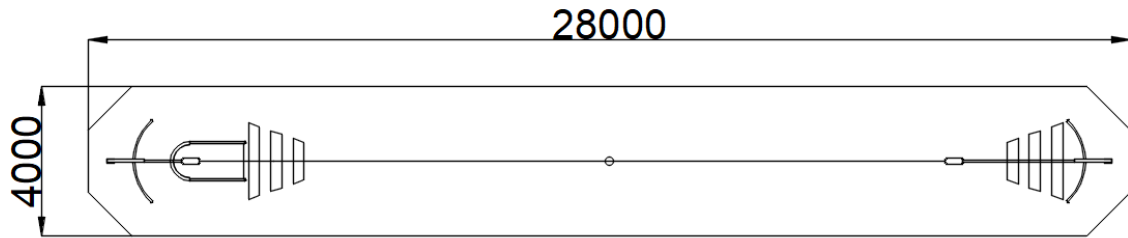

Key

Age Range

Number Of Users

Assembly Time

Free Fall Height

Impact Area

Wheelchair Accessible

Space Needed

For All Users

Specification	
Age Range:	7+ Years
Safety Area Width (mm):	23000
Safety Area Length (mm):	4000
Safety Area (m ²):	89
Free Fall Height (mm):	1000
Assembly Time:	10 hrs
People For Installation:	3