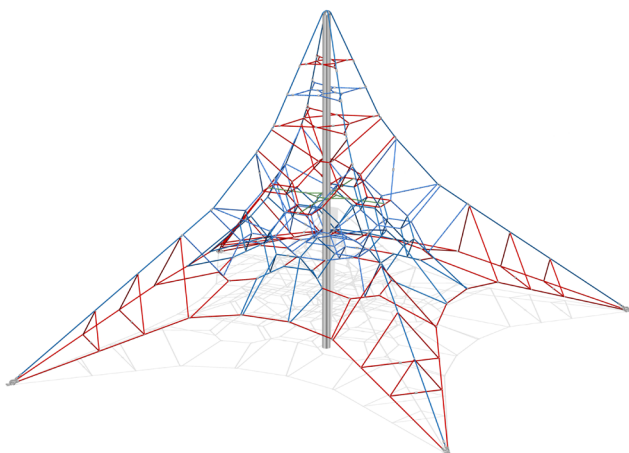

Inclusive Information