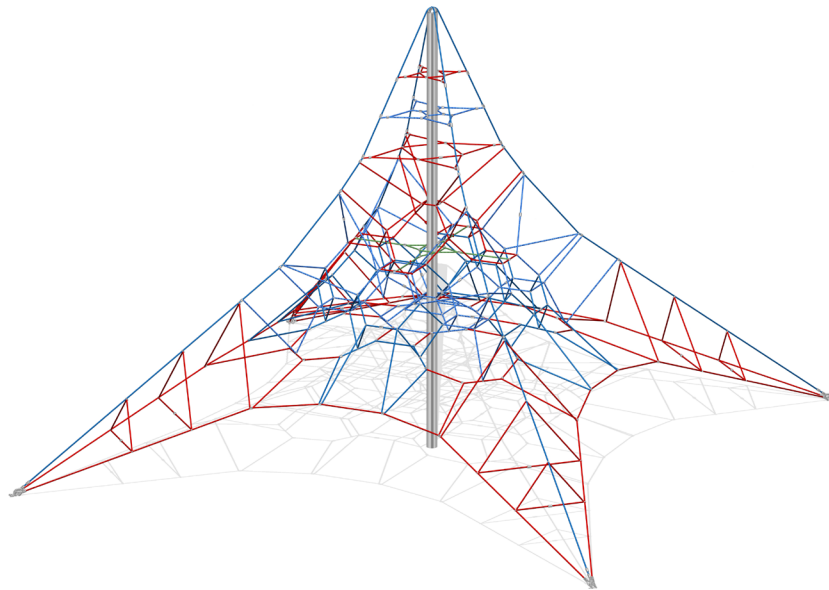

6m Single

ANS06

5+

7

16hrs

700

134

11.571m x 11.571m

The 6m Single Activity Net is an impressive climbing structure designed to challenge older children while developing strength, balance, coordination, and spatial awareness. Its expansive rope network encourages adventurous play, problem-solving, and confidence-building as children explore multiple climbing routes and heights. The large design also supports social interaction, allowing several children to climb, rest, and play together, making it a striking focal point for any playground.

Key

Age Range

Number Of Users

Assembly Time

Free Fall Height

Impact Area

Wheelchair Accessible

Space Needed

For All Users

Specification	
Age Range:	5+ Years
Safety Area Width (mm):	11571
Safety Area Length (mm):	11571
Safety Area (m ²):	134
Free Fall Height (mm):	700
Assembly Time:	16 hrs
People For Installation:	3