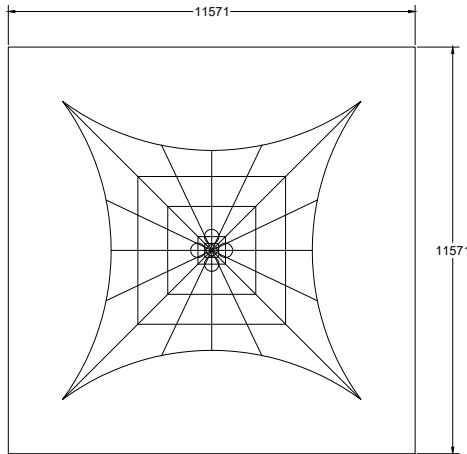

Key

Age Range

Number Of Users

Assembly Time

Free Fall Height

Impact Area

Wheelchair Accessible

Space Needed

For All Users

Specification	
Age Range:	5+ Years
Safety Area Width (mm):	11571
Safety Area Length (mm):	11571
Safety Area (m ²):	134
Free Fall Height (mm):	700
Assembly Time:	16 hrs
People For Installation:	3