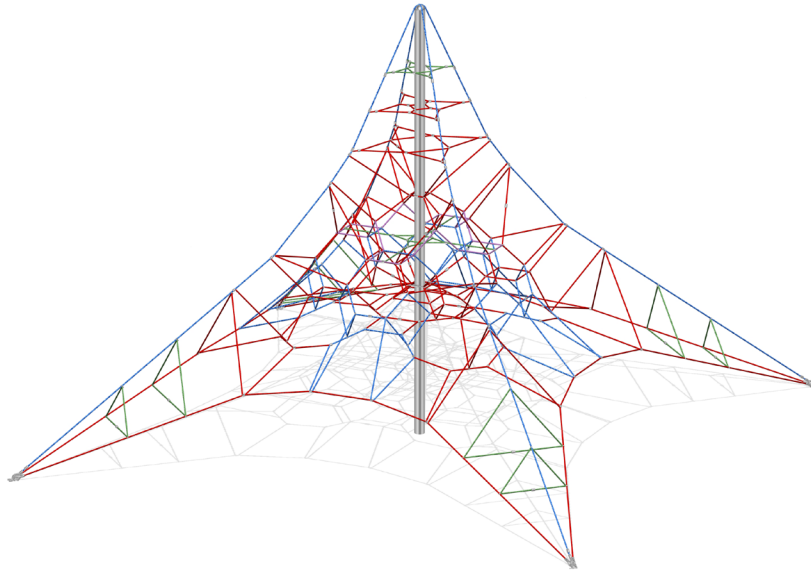

4m Single

ANS04

5+

6

16hrs

620

81

8.998m x 8.998m

The 4m Single Activity Net provides a challenging and engaging climbing experience that helps children develop strength, balance, coordination, and spatial awareness. Its interconnected rope design encourages problem-solving and confidence-building as children explore different routes to the top. Compact yet adventurous, it promotes active play, social interaction, and healthy risk-taking, making it an excellent addition to playgrounds for older children seeking a rewarding climbing challenge.

Key

Age Range

Number Of Users

Assembly Time

Free Fall Height

Impact Area

Wheelchair Accessible

Space Needed