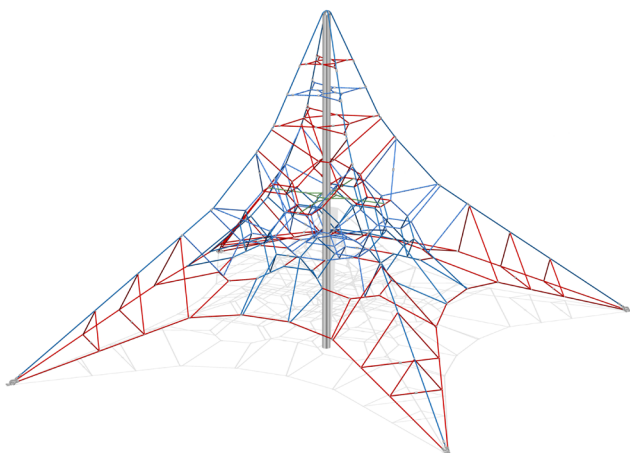

Inclusive Information